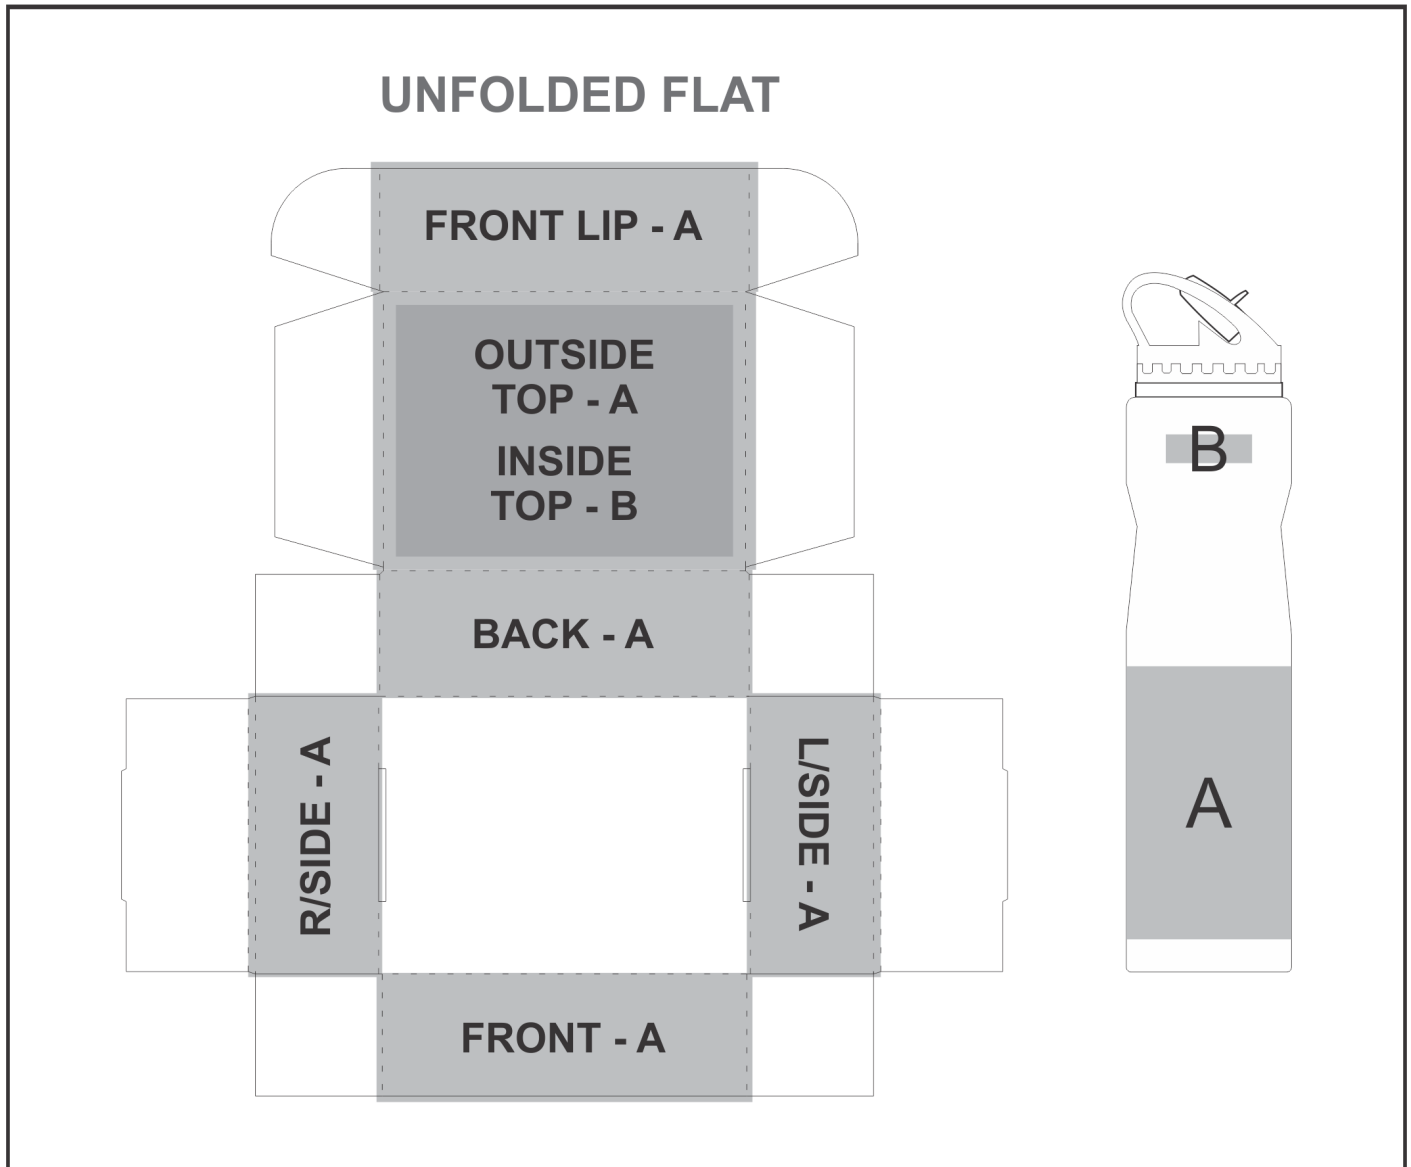

GF-EE-1060-B

Eva & Elm Meteor Kraft Gift Set

Need to know:

- Includes 1-Colour, 1-Position Screen Wrap OR 1-Position Laser Engraving on Bottle AND 1-Position Digital Print on Box (setup fees apply).

- Laser Colour: White

Branding Options:

Position A

1. Digital Custom Packaging (DCP-CHG-6)
Full Colour
Size: 535mm wide x 767mm high

Position C

1. Pad Printing (PB)
2 Colours
Size: 30mm wide x 50mm high

Position E

1. Laser Engraving (LB)
N/A
Size: 30mm wide x 80mm high

Position G

1. Digital Print Drinkware (DP-D)
Full Colour
Size: 230mm wide x 95mm high

Position B

1. Digital Custom Packaging (DCP-CHG-6)
Full Colour
Size: 282mm wide x 214mm high

Position D

1. Screen Wrap (SW)
1 Colour
Size: 160mm wide x 70mm high

Position F

1. Digital Print Drinkware (DP-C)
Full Colour
Size: 100mm wide x 70mm high